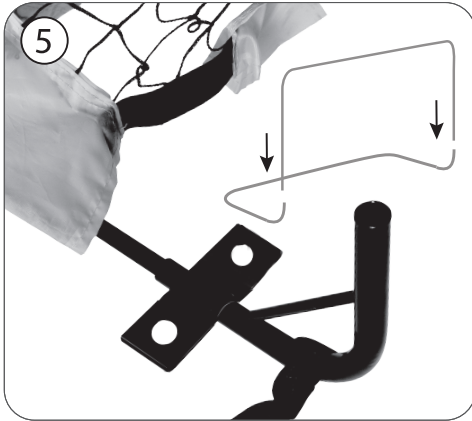

www.schildkröt-sport.com