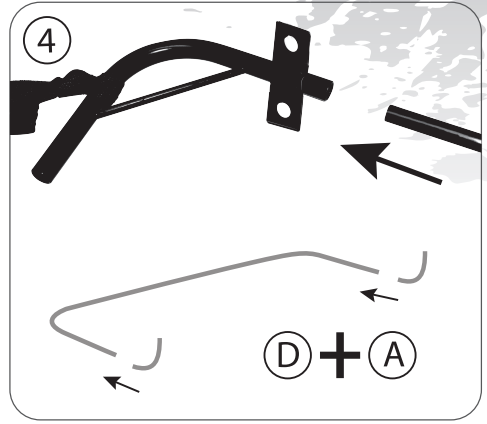

www.schildkröt-sport.com