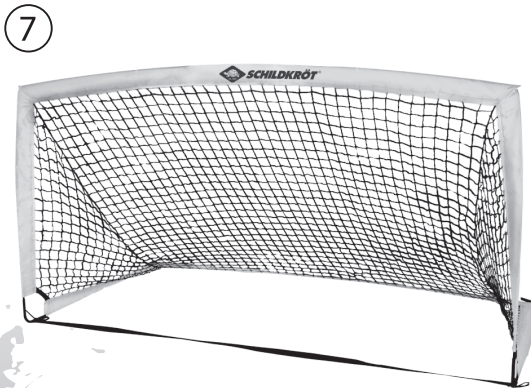

www.schildkröt-sport.com