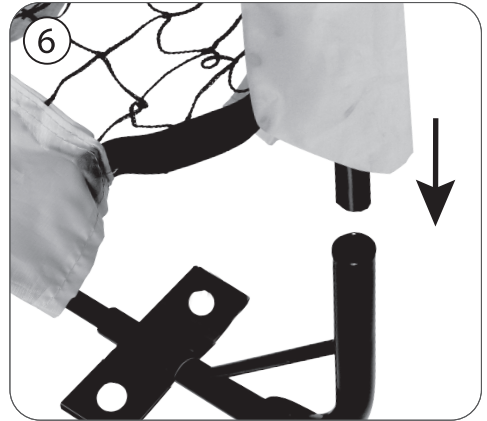

www.schildkröt-sport.com