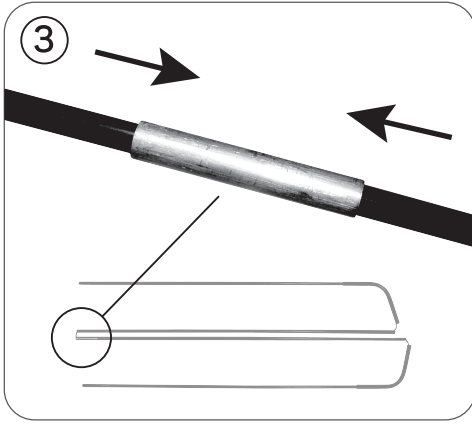

www.schildkröt-sport.com