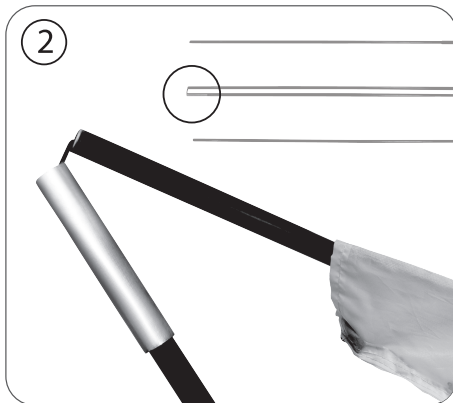

SCHILDKRÖT®

PORTABLE SOCCER GOAL XL

Art.-No. 970985

CONTENT: