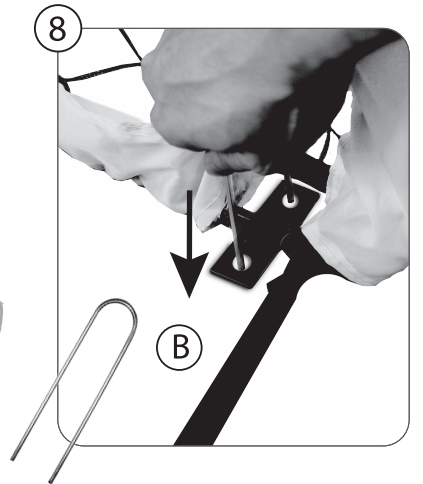

www.schildkröt-sport.com