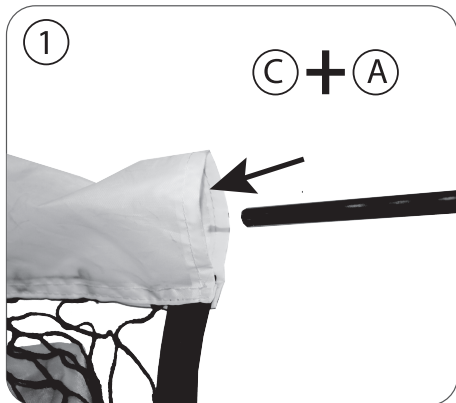

SCHILDKRÖT®

PORTABLE SOCCER GOAL XL

Art.-No. 970985

CONTENT: